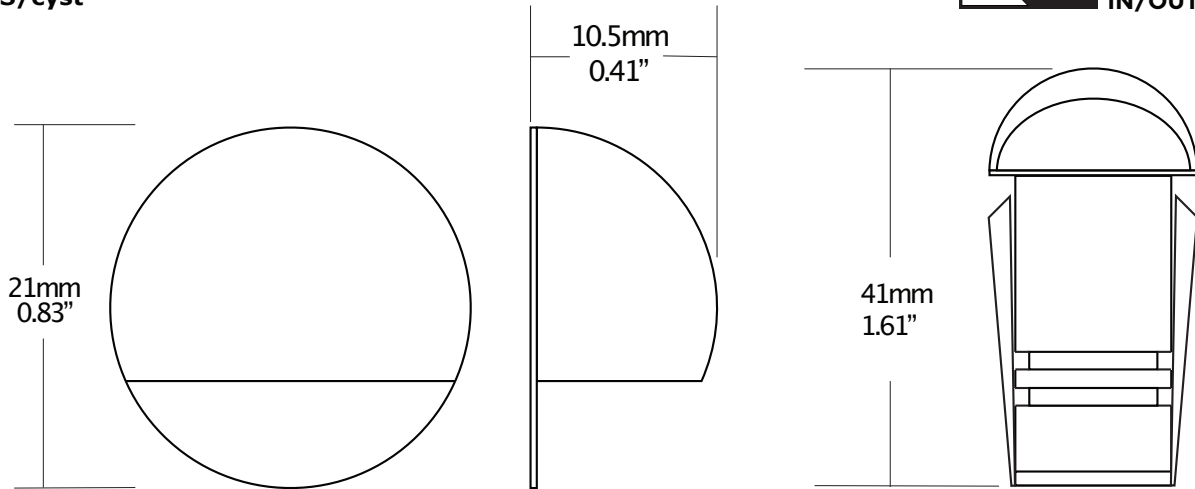

# CYST

MINUSCULE RECESSED UNI-DIRECTIONAL LIGHT  
MINIM.IS/cyst

## SPECIFICATIONS

MATERIAL:	PRECISION, HAND-MILLED TITANIUM
PIGTAIL:	23-INCH (58CM) DOUBLE-SHEATHED PIGTAIL
POWER REQUIREMENT:	CONSTANT VOLTAGE 12-VOLT DC, PARALLEL TOPOLOGY
ENVIRONMENT:	IP67, WET, DRY
WARRANTY:	5-YEAR LIMITED WARRANTY
LUMINAIRE WEIGHT:	0.1 LB (45 GRAMS)
MP FAMILY RATING:	125mA @ 12vDC = 1.5 watt
LP FAMILY RATING:	83mA @ 12vDC = 1.05 watt