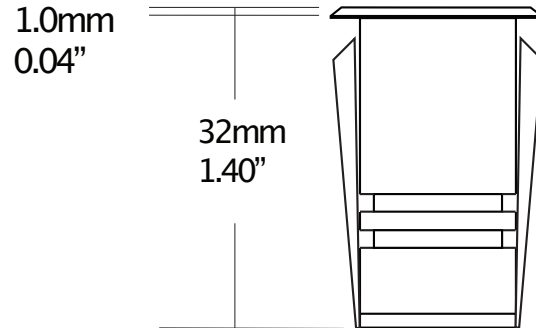

PLOOK

MINUSCULE RECESSED / IN-GRADE HALF-SHIELD SPOT
MINIM.IS/plook

SPECIFICATIONS

MATERIAL:	PRECISION, HAND-MILLED TITANIUM
SECONDARY OPTICS:	METALLIC CUP REFLECTOR + SAPPHIRE CRYSTAL LENS
PIGTAIL:	23-INCH (58CM) DOUBLE-SHEATHED PIGTAIL
POWER REQUIREMENT:	CONSTANT VOLTAGE 12-VOLT DC, PARALLEL TOPOLOGY
ENVIRONMENT:	IP67, WET, DRY
WARRANTY:	5-YEAR LIMITED WARRANTY
LUMINAIRE WEIGHT:	0.1 LB (45 GRAMS)
DRIVE-OVER RATING:	10,500 LBS (4,775 KG)
MP FAMILY RATING:	125mA @ 12vDC = 1.5 watt
LP FAMILY RATING:	83mA @ 12vDC = 1.05 watt

HOW TO SPECIFY. LUMINAIRE EXAMPLE CODE: PL-MP-30

PROD.	FAMILY ¹	CCT & CRI ³	CONCRETE TRIM KIT
PL	MP DIMMABLE ~94 LUMEN ²	27 (2700° K CRI 90+)	TRKTRD16 ⁵
	LP NON-DIMMABLE ~19 LUMEN	30 (2700° K CRI 90+)	
		35 (2700° K CRI 90+)	
		50 (2700° K CRI 90+)	
		AM (AMBER 595nm) ⁴	