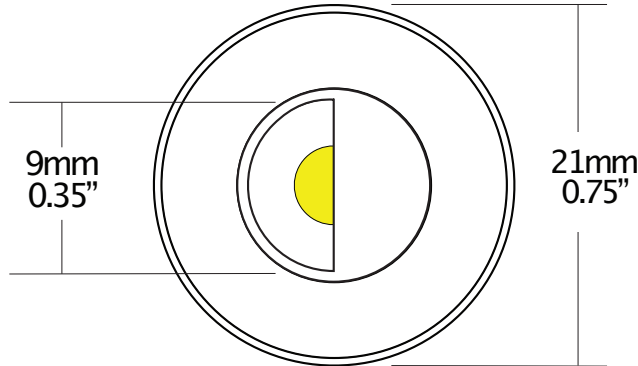

PLOOK

MINUSCULE RECESSED / IN-GRADE HALF-SHIELD SPOT
MINIM.IS/plook

SPECIFICATIONS

MATERIAL:	PRECISION, HAND-MILLED TITANIUM
SECONDARY OPTICS:	METALLIC CUP REFLECTOR + SAPPHIRE CRYSTAL LENS
PIGTAIL:	23-INCH (58CM) DOUBLE-SHEATHED PIGTAIL
POWER REQUIREMENT:	CONSTANT VOLTAGE 12-VOLT DC, PARALLEL TOPOLOGY
ENVIRONMENT:	IP67, WET, DRY
WARRANTY:	5-YEAR LIMITED WARRANTY
LUMINAIRE WEIGHT:	0.1 LB (45 GRAMS)
DRIVE-OVER RATING:	10,500 LBS (4,775 KG)
MP FAMILY RATING:	125mA @ 12vDC = 1.5 watt
LP FAMILY RATING:	83mA @ 12vDC = 1.05 watt

HOW TO SPECIFY. LUMINAIRE EXAMPLE CODE: PL-MP-30

PROD.	FAMILY ¹	CCT & CRI ³	CONCRETE TRIM KIT
PL	MP DIMMABLE ~94 LUMEN ²	27 (2700° K CRI 90+)	TRKTRD16 ⁵
	LP NON-DIMMABLE ~19 LUMEN	30 (2700° K CRI 90+)	
		35 (2700° K CRI 90+)	
		50 (2700° K CRI 90+)	
		AM (AMBER 595nm) ⁴	