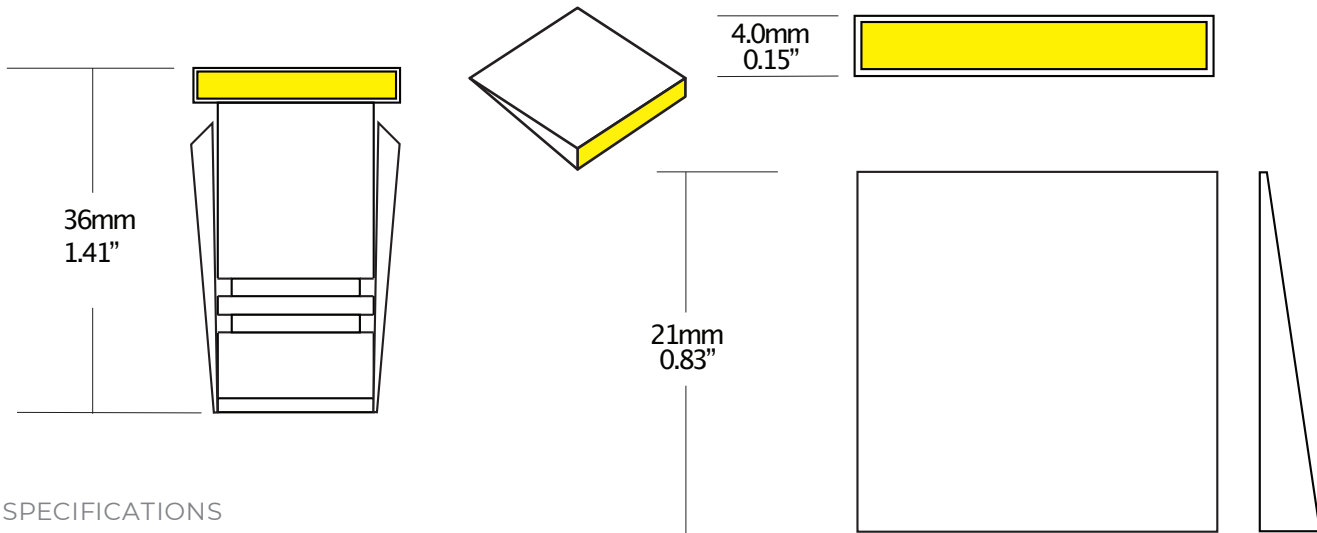

SHIM

MINUSCULE ULTRA LOW-PROFLE RECESSED WALL GRAZER
MINIM.IS/shim

UNI-DIRECTIONAL
WALL
GRAZING
IN/OUTDOOR

SPECIFICATIONS

MATERIAL:	PRECISION, HAND-MILLED TITANIUM
SECONDARY OPTICS:	PMMA LENS + 316 STAINLESS REFLECTOR
PIGTAIL:	23-INCH (58CM) DOUBLE-SHEATHED PIGTAIL
POWER REQUIREMENT:	CONSTANT VOLTAGE 12-VOLT DC, PARALLEL TOPOLOGY
ENVIRONMENT:	IP67, WET, DRY
WARRANTY:	5-YEAR LIMITED WARRANTY
LUMINAIRE WEIGHT:	0.1 LB (45 GRAMS)
DRIVE-OVER RATING:	10,500 LBS (4,775 KG)
MP FAMILY RATING:	125mA @ 12vDC = 1.5 watt
LP FAMILY RATING:	83mA @ 12vDC = 1.05 watt

HOW TO SPECIFY. LUMINAIRE EXAMPLE CODE: SH-MP-30

PROD.	FAMILY ¹	CCT & CRI ³	CONCRETE TRIM KIT
SH	MP DIMMABLE ~94 LUMEN ²	27 (2700° K CRI 90+)	TRKTRD16 ⁵
	LP NON-DIMMABLE ~19 LUMEN	30 (2700° K CRI 90+)	
		35 (2700° K CRI 90+)	
		50 (2700° K CRI 90+)	
		AM (AMBER 595nm) ⁴	