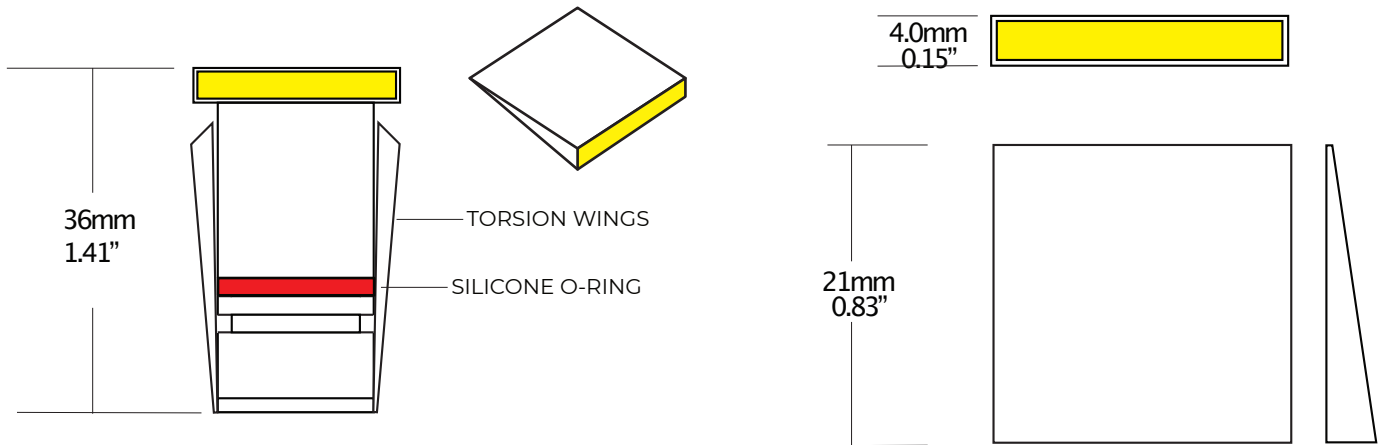

## SPECIFICATIONS

MATERIAL:	PRECISION, HAND-MILLED TITANIUM	WARRANTY:	5-YEAR LIMITED WARRANTY
PIGTAIL:	23-INCH (58CM) DOUBLE-SHEATHED PIGTAIL	LUMINAIRE WEIGHT:	0.1 LB (45 GRAMS)
POWER REQUIREMENT:	CONSTANT VOLTAGE 12-VOLT DC, PARALLEL TOPOLOGY	MP FAMILY RATING:	125mA @ 12vDC = 1.5 watt
ENVIRONMENT:	IP67, IP65, DAMP, WET, DRY, IC, CONCRETE, DRYWALL	LUMEN OUTPUT:	5 LM (DELIVERED)
		CERTIFICATIONS:	UL 2108 for IC, concrete, and in-grade. IP67 and IP65 + dry